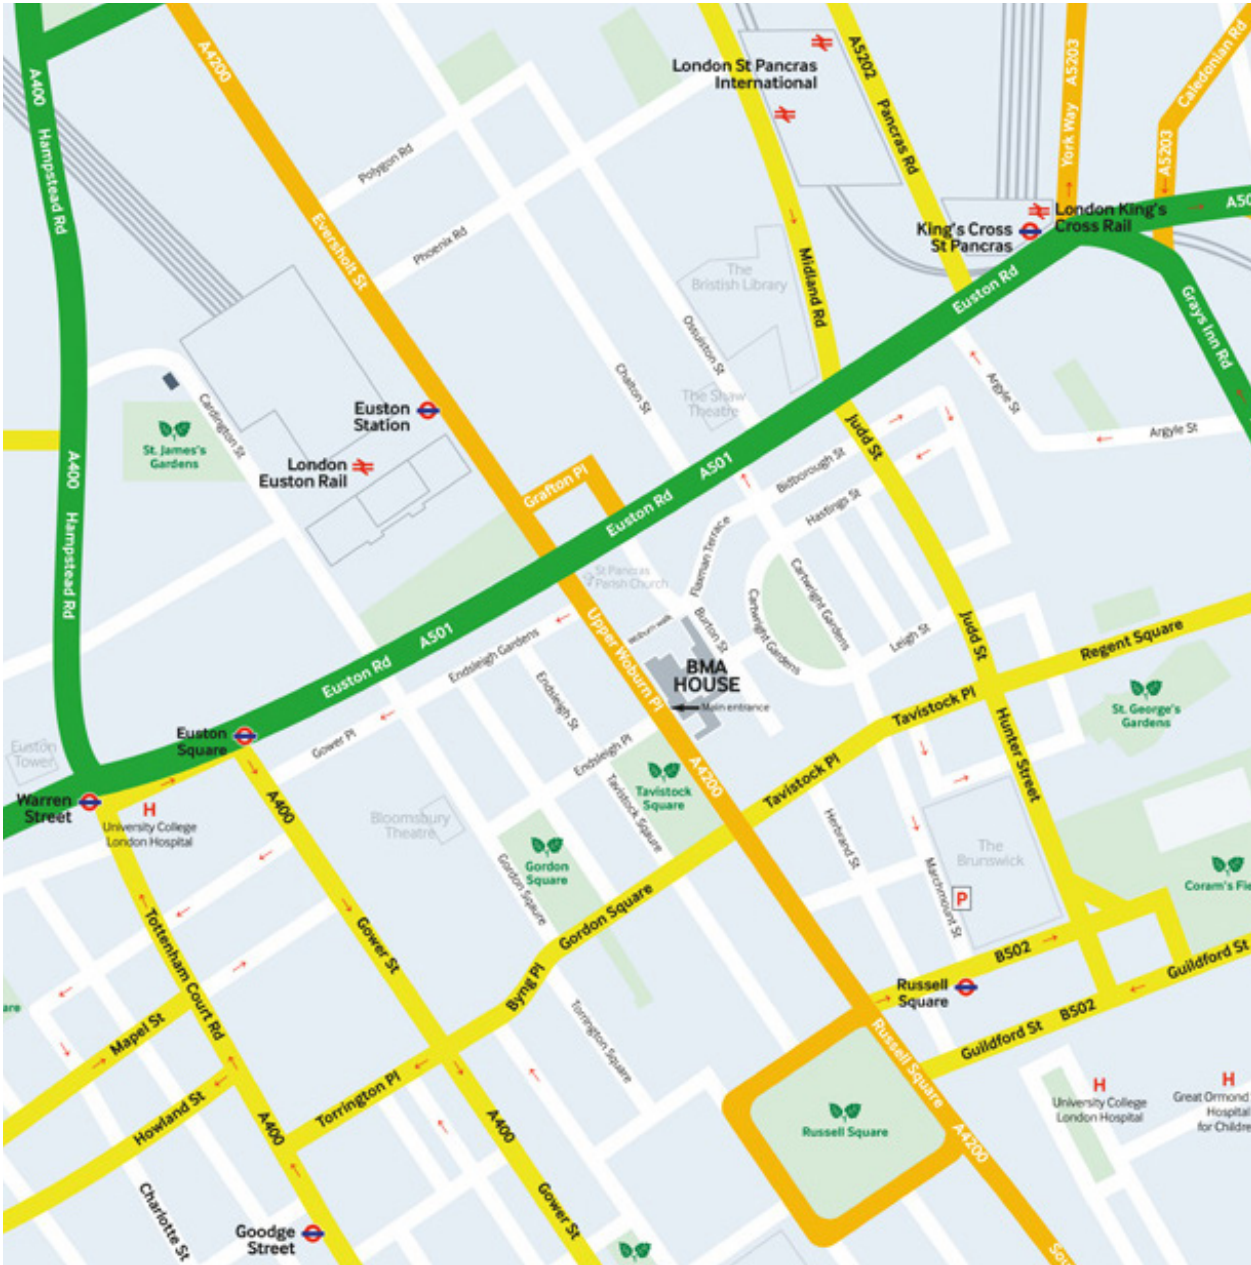

H · MEDICAL · ASSOCI

BMA HOUSE
LONDON

Local hotel & car parking guide

BRITISH MEDICAL
ASSOCIATION
BMA HOUSE

BMA HOUSE
LONDON

BMA House is ideally located in Bloomsbury which boasts a number of hotels. The hotels below are popular with BMA House guests, due to their quality and proximity. However, there are 100s nearby hotels to choose from. Click [here](#) to view the 60 closest hotels to BMA House, according to Google, sorted by distance.

£££

15 Montague St, Bloomsbury, London WC1B 5BJ
T 020 7958 7731 F 020 7612 8430
E bookmt@rchmail.com
<https://www.montaguehotel.com/>

BMA HOUSE
LONDON

Local map

BMA House is ideally located in Bloomsbury and just 5 minutes from Euston Station and 10 minutes from Kings Cross, St. Pancras. There are a number of car parks located in the area. [Click here](#) to view the closest parking to BMA House, according to Google, sorted by distance. We have also provided the most popular options that our clients tend to use.